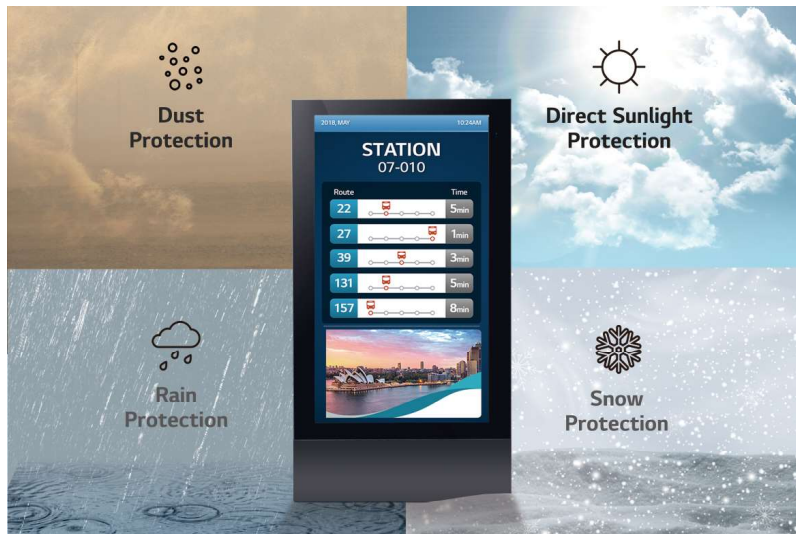

Bright & Brilliant

The XE4F series possess powerful brightness of 4,000nits, providing clear and vivid picture quality even under direct sunlight.

Wide Viewing Angle

IPS technology provides better control of the liquid crystals, which in turn allows the screen to be viewed at virtually any angle.

Long Lasting Brightness

By adding more LED units, XE4F operates brighter at a lower temperature, thereby lasting longer than conventional products.

Visible with Polarized Sunglasses

QWP* enables clear visibility even when the viewer is wearing polarized sunglasses.

* Quarter Wave Plate

Secured Protection with IP56 Design

The display is sealed with IP56 design for reliable operation. It's designed to be not only waterproof but also weatherproof against the damaging effects of the sun, rain, snow, dust and wind, an essential feature for outdoor application.