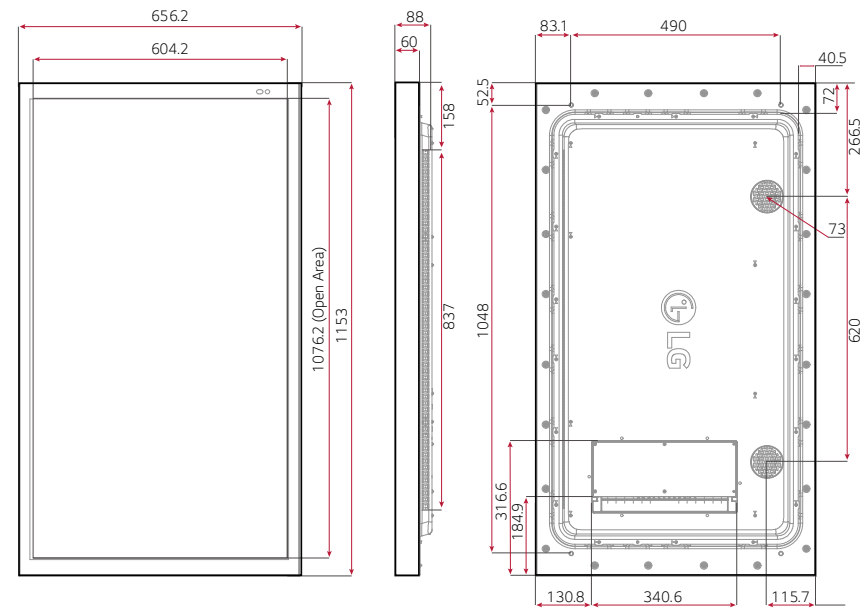

* The image is for illustrative purposes only

55XE4F

49XE4F

CONNECTIVITY

- 1 SPEAKER OUT
- 2 HDMI IN
- 3 RS232C IN
- 4 RS232C OUT
- 5 DP IN
- 6 USB IN
- 7 LAN IN
- 8 LAN OUT
- 9 HDBaseT IN

XE4F Series		55XE4F	49XE4F
PANEL	Screen Size	55	49
	Panel Technology	IPS, M+(WRGB)	IPS, M+(WRGB)
	Back Light Type	Direct	Direct
	Aspect Ratio	16 : 9	16 : 9
	Native Resolution	1,920 x 1,080 (FHD, WRGB)	1,920 x 1,080 (FHD, WRGB)
	Brightness	4,000 cd/m ² (Typ.), 3,200 cd/m ² (Min.)	4,000 cd/m ² (Typ.), 3,200 cd/m ² (Min.)
	Contrast Ratio	1,200:1	1,300:1
	Dynamic CR	500,000:1	500,000:1
	Viewing Angle (H x V)	178 x 178	178 x 178
	Response Time	Typ. 9ms (G to G BW)	Typ. 8ms (G to G BW)
	Surface Treatment (Haze, Quarter Wave Plate)	Haze 3%, QWP	Haze 3%, QWP
	Local dimming	48 Blocks	48 Blocks
	Life Time (Typ.)	50,000 Hrs	50,000 Hrs
	Operation Hours	24 Hrs	24 Hrs
Orientation	Portrait & Landscape	Portrait & Landscape	
CONNECTIVITY	Input	HDMI(2), DP, HDBaseT, USB(2)	
	Output	External Speaker Out(L/R)	
	External Control	RS232C In/Out, RJ45(LAN) In/Out	
PHYSICAL SPECIFICATION	Protection Glass	5mm(IK 10, Degree of Protection, Tempered, Anti-Reflective)	5mm(IK 10, Degree of Protection, Tempered, Anti-Reflective)
	Bezel Color	Black	Black
	Bezel Width	38.4mm(T/B), 26.0mm(L/R)	38.4mm(T/B), 26.0mm(L/R)
	Monitor Dimension (W x H x D)	737.4 x 1,292.5 x 88.0mm	656.2 x 1153x 88.0mm
	Weight (Head)	40kg	32Kg (TBD)
	Packing Dimensions (W x H x D)	1,446 x 890 x 207 mm	1,286 x 797 x 207mm
	Packed Weight	45kg	37Kg (TBD)
Handle	X	X	
KEY FEATURE	webOS4.0 Platform, Internal Memory(16G, System 4GB+ Available 12GB) Temperature Sensor, Auto Brightness sensor, BLU Sensor, Pixel sensor, Gyro Sensor, Humidity Sensor Outdoor API control, HDBaseT, WOL, webRTC, Control Manager; DPM, Smart Energy Saving		
ENVIRONMENT CONDITIONS	Operation Temperature	-30°C to 50 °C	-30°C to 50 °C
	Operation Humidity	5 % to 100 %	5 % to 100 %
POWER	Power Supply	100-240V~, 50/60Hz	100-240V~, 50/60Hz
	Power Type	Built-In Power	Built-In Power
POWER CONSUMPTION	Typ./Max.	310/390W	290/370W
	Smart Energy Saving	170W	170W
CERTIFICATION	Safety	IEC 60950-1 / EN 60950-1 / UL 60950-1	IEC 60950-1 / EN 60950-1 / UL 60950-1
	EMC	FCC Class "A" / CE / KCC	FCC Class "A" / CE / KCC
	ErP / Energy Star	ErP "C" /NA	ErP "C" /NA
SOFTWARE COMPATIBILITY	SuperSign	Yes(CMS, Control)	Yes(CMS, Control)
	Signage365Care	Yes	Yes
ACCESSORY	Basic	Remote Controller, Manual(EIG, IG , OM), Regulation Book, Phone to RS232C Gender, HDMI Cable , POWER CABLE, Battery	