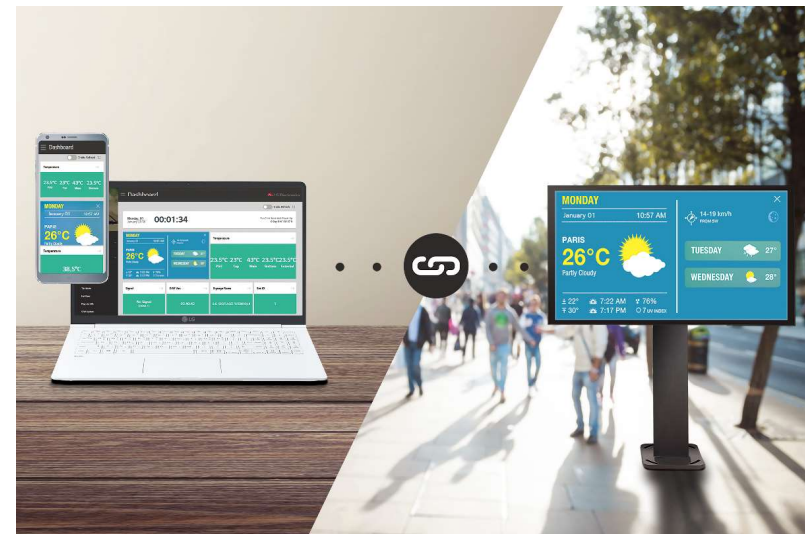

* The image is for illustrative purposes only