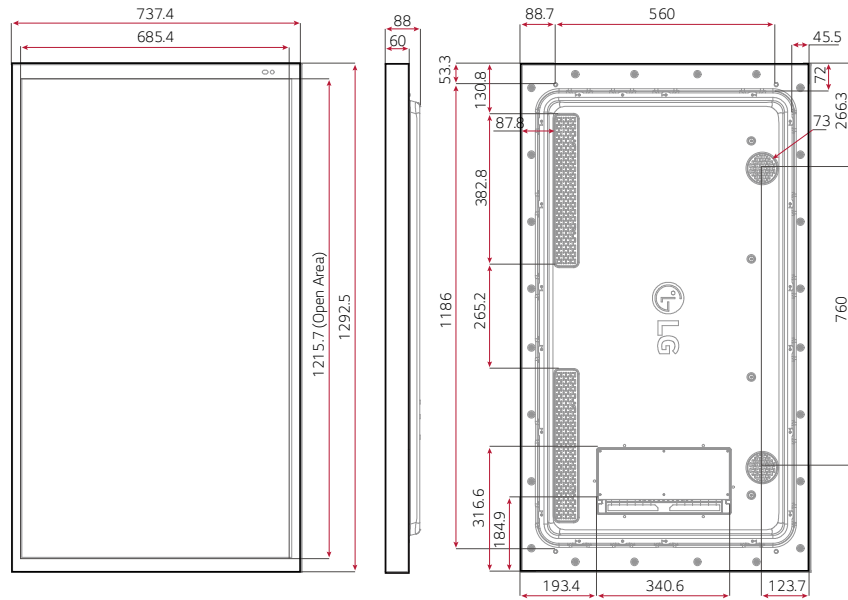

* The image is for illustrative purposes only

55XE4F

49XE4F

CONNECTIVITY

- 1 SPEAKER OUT
- 2 HDMI IN
- 3 RS232C IN
- 4 RS232C OUT
- 5 DP IN
- 6 USB IN
- 7 LAN IN
- 8 LAN OUT
- 9 HDBaseT IN

XE4F Series		55XE4F	49XE4F
PANEL	Screen Size	55	49
	Panel Technology	IPS, M+(WRGB)	IPS, M+(WRGB)
	Back Light Type	Direct	Direct
	Aspect Ratio	16 : 9	16 : 9
	Native Resolution	1,920 x 1,080 (FHD, WRGB)	1,920 x 1,080 (FHD, WRGB)
	Brightness	4,000 cd/m ² (Typ.), 3,200 cd/m ² (Min.)	4,000 cd/m ² (Typ.), 3,200 cd/m ² (Min.)
	Contrast Ratio	1,200:1	1,300:1
	Dynamic CR	500,000:1	500,000:1
	Viewing Angle (H x V)	178 x 178	178 x 178
	Response Time	Typ. 9ms (G to G BW)	Typ. 8ms (G to G BW)
	Surface Treatment (Haze, Quarter Wave Plate)	Haze 3%, QWP	Haze 3%, QWP
	Local dimming	48 Blocks	48 Blocks
	Life Time (Typ.)	50,000 Hrs	50,000 Hrs
	Operation Hours	24 Hrs	24 Hrs
Orientation	Portrait & Landscape	Portrait & Landscape	
CONNECTIVITY	Input	HDMI(2), DP, HDBaseT, USB(2)	
	Output	External Speaker Out(L/R)	
	External Control	RS232C In/Out, RJ45(LAN) In/Out	
PHYSICAL SPECIFICATION	Protection Glass	5mm(IK 10, Degree of Protection, Tempered, Anti-Reflective)	5mm(IK 10, Degree of Protection, Tempered, Anti-Reflective)
	Bezel Color	Black	Black
	Bezel Width	38.4mm(T/B), 26.0mm(L/R)	38.4mm(T/B), 26.0mm(L/R)
	Monitor Dimension (W x H x D)	737.4 x 1,292.5 x 88.0mm	656.2 x 1153x 88.0mm
	Weight (Head)	40kg	32Kg (TBD)
	Packing Dimensions (W x H x D)	1,446 x 890 x 207 mm	1,286 x 797 x 207mm
	Packed Weight	45kg	37Kg (TBD)
Handle	X	X	
KEY FEATURE	webOS4.0 Platform, Internal Memory(16G, System 4GB+ Available 12GB) Temperature Sensor, Auto Brightness sensor, BLU Sensor, Pixel sensor, Gyro Sensor, Humidity Sensor Outdoor API control, HDBaseT, WOL, webRTC, Control Manager; DPM, Smart Energy Saving		
ENVIRONMENT CONDITIONS	Operation Temperature	-30°C to 50 °C	-30°C to 50 °C
	Operation Humidity	5 % to 100 %	5 % to 100 %
POWER	Power Supply	100-240V~, 50/60Hz	100-240V~, 50/60Hz
	Power Type	Built-In Power	Built-In Power
POWER CONSUMPTION	Typ./Max.	310/390W	290/370W
	Smart Energy Saving	170W	170W
CERTIFICATION	Safety	IEC 60950-1 / EN 60950-1 / UL 60950-1	IEC 60950-1 / EN 60950-1 / UL 60950-1
	EMC	FCC Class "A" / CE / KCC	FCC Class "A" / CE / KCC
	ErP / Energy Star	ErP "C" /NA	ErP "C" /NA
SOFTWARE COMPATIBILITY	SuperSign	Yes(CMS, Control)	Yes(CMS, Control)
	Signage365Care	Yes	Yes
ACCESSORY	Basic	Remote Controller, Manual(EIG, IG , OM), Regulation Book, Phone to RS232C Gender, HDMI Cable , POWER CABLE, Battery	