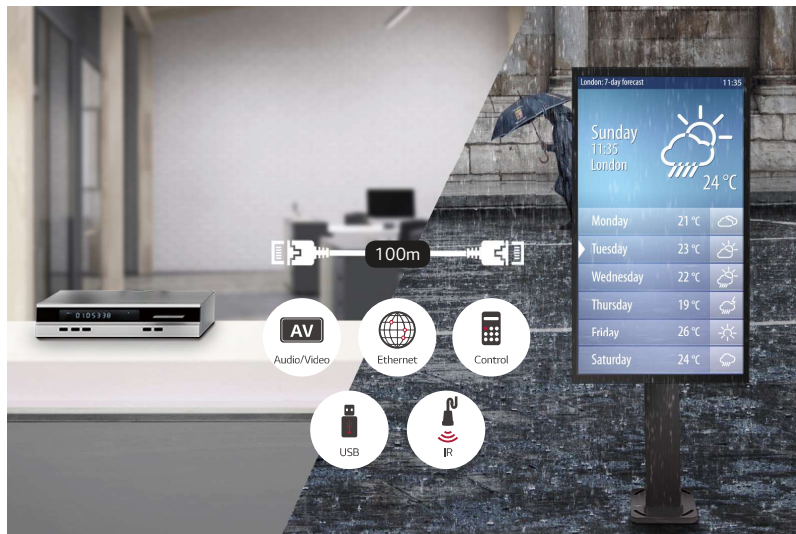

Support HDBaseT™

XE4F Series support HDBaseT™, the global standard for the transmission of ultra-high definition video & audio, Ethernet, controls, USB and IR over a single, long-distance cable, for easier control of the display and saving installation and maintenance costs.

* XE4F Series don't support the power supply

Web Monitoring

This web-based monitoring solution is user-friendly and allows the user to be at ease. It enables the user to have full access anywhere at anytime from their mobile phone while having access to both current and past data. It allows the user to monitor the unit, make adjustments, and control the unit remotely in real time.