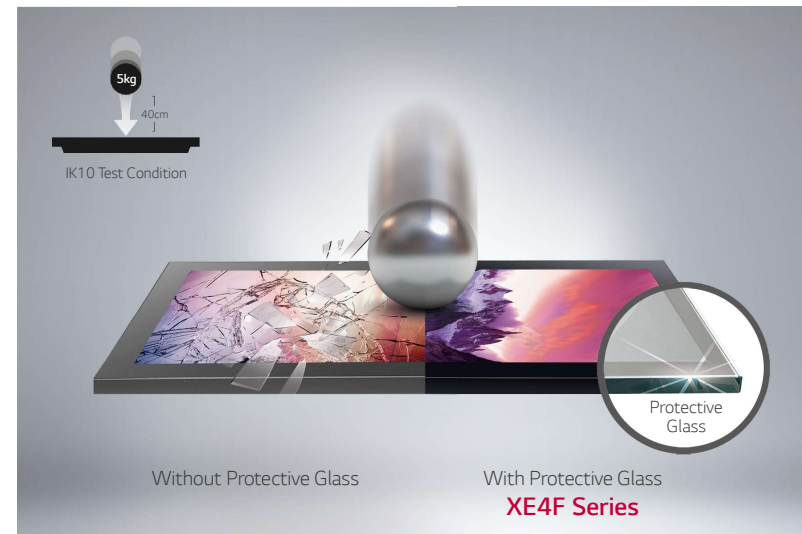

Protective Glass (IK10 Certified)

The tempered and laminated front glass ensures optimum protection from outdoor extremities, resulting in minimal to no damage from external impacts.