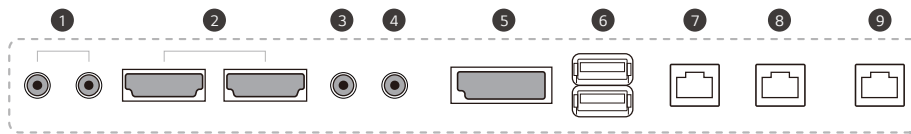

* The image is for illustrative purposes only

55XE4F

49XE4F

CONNECTIVITY

- 1 SPEAKER OUT
- 2 HDMI IN
- 3 RS232C IN
- 4 RS232C OUT
- 5 DP IN
- 6 USB IN
- 7 LAN IN
- 8 LAN OUT
- 9 HDBaseT IN

XE4F Series		55XE4F	49XE4F
PANEL	Screen Size	55	49
	Panel Technology	IPS, M+(WRGB)	IPS, M+(WRGB)
	Back Light Type	Direct	Direct
	Aspect Ratio	16 : 9	16 : 9
	Native Resolution	1,920 x 1,080 (FHD, WRGB)	1,920 x 1,080 (FHD, WRGB)
	Brightness	4,000 cd/m ² (Typ.), 3,200 cd/m ² (Min.)	4,000 cd/m ² (Typ.), 3,200 cd/m ² (Min.)
	Contrast Ratio	1,200:1	1,300:1
	Dynamic CR	500,000:1	500,000:1
	Viewing Angle (H x V)	178 x 178	178 x 178
	Response Time	Typ. 9ms (G to G BW)	Typ. 8ms (G to G BW)
	Surface Treatment (Haze, Quarter Wave Plate)	Haze 3%, QWP	Haze 3%, QWP
	Local dimming	48 Blocks	48 Blocks
	Life Time (Typ.)	50,000 Hrs	50,000 Hrs
	Operation Hours	24 Hrs	24 Hrs
Orientation	Portrait & Landscape	Portrait & Landscape	
CONNECTIVITY	Input	HDMI(2), DP, HDBaseT, USB(2)	
	Output	External Speaker Out(L/R)	
	External Control	RS232C In/Out, RJ45(LAN) In/Out	
PHYSICAL SPECIFICATION	Protection Glass	5mm(IK 10, Degree of Protection, Tempered, Anti-Reflective)	5mm(IK 10, Degree of Protection, Tempered, Anti-Reflective)
	Bezel Color	Black	Black
	Bezel Width	38.4mm(T/B), 26.0mm(L/R)	38.4mm(T/B), 26.0mm(L/R)
	Monitor Dimension (W x H x D)	737.4 x 1,292.5 x 88.0mm	656.2 x 1153x 88.0mm
	Weight (Head)	40kg	32Kg (TBD)
	Packing Dimensions (W x H x D)	1,446 x 890 x 207 mm	1,286 x 797 x 207mm
	Packed Weight	45kg	37Kg (TBD)
Handle	X	X	
KEY FEATURE	webOS4.0 Platform, Internal Memory(16G, System 4GB+ Available 12GB) Temperature Sensor, Auto Brightness sensor, BLU Sensor, Pixel sensor, Gyro Sensor, Humidity Sensor Outdoor API control, HDBaseT, WOL, webRTC, Control Manager; DPM, Smart Energy Saving		
ENVIRONMENT CONDITIONS	Operation Temperature	-30°C to 50 °C	-30°C to 50 °C
	Operation Humidity	5 % to 100 %	5 % to 100 %
POWER	Power Supply	100-240V~, 50/60Hz	100-240V~, 50/60Hz
	Power Type	Built-In Power	Built-In Power
POWER CONSUMPTION	Typ./Max.	310/390W	290/370W
	Smart Energy Saving	170W	170W
CERTIFICATION	Safety	IEC 60950-1 / EN 60950-1 / UL 60950-1	IEC 60950-1 / EN 60950-1 / UL 60950-1
	EMC	FCC Class "A" / CE / KCC	FCC Class "A" / CE / KCC
	ErP / Energy Star	ErP "C" /NA	ErP "C" /NA
SOFTWARE COMPATIBILITY	SuperSign	Yes(CMS, Control)	Yes(CMS, Control)
	Signage365Care	Yes	Yes
ACCESSORY	Basic	Remote Controller, Manual(EIG, IG , OM), Regulation Book, Phone to RS232C Gender, HDMI Cable , POWER CABLE, Battery	