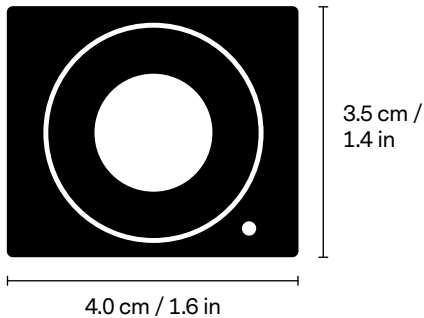

Huddly GO

**For small spaces and
huddle rooms.**

Huddly GO

Product Information

Weight: 110 g / 0.24 lbs

Specifications

Image

- 16 Megapixels 1/2.3" CMOS Sensor
- 720p HD @ 30 fps
- 16:9 aspect ratio output
- UVC 1.1 Plug & Play Compatible
- MJPEG, YUV 4:2:2 and 4:2:0 support over USB 3
- MJPEG support over USB 2

Optics

- Ultra-wide angle glass optics
- Horizontal field of view 120°
- Vertical field of view 90°
- Diagonal field of view 150°
- f/2.8 aperture

Connectivity

- USB Type-C connector
- SuperSpeed USB 3
- HighSpeed USB 2
- Power requirement 5V 900mA