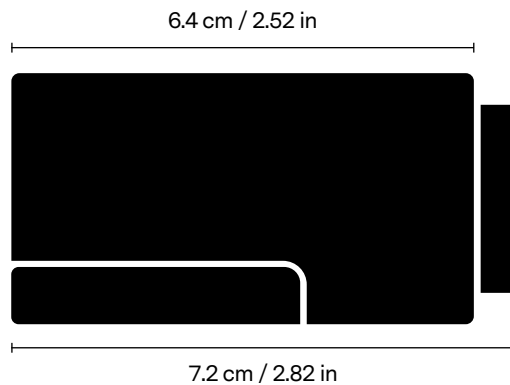

Huddly GO

**For small spaces and
huddle rooms.**

Huddly GO

Product Information

Weight: 110 g / 0.24 lbs

Specifications

Image

- 16 Megapixels 1/2.3" CMOS Sensor
- 720p HD @ 30 fps
- 16:9 aspect ratio output
- UVC 1.1 Plug & Play Compatible
- MJPEG, YUV 4:2:2 and 4:2:0 support over USB 3
- MJPEG support over USB 2

Optics

- Ultra-wide angle glass optics
- Horizontal field of view 120°
- Vertical field of view 90°
- Diagonal field of view 150°
- f/2.8 aperture

Connectivity

- USB Type-C connector
- SuperSpeed USB 3
- HighSpeed USB 2
- Power requirement 5V 900mA