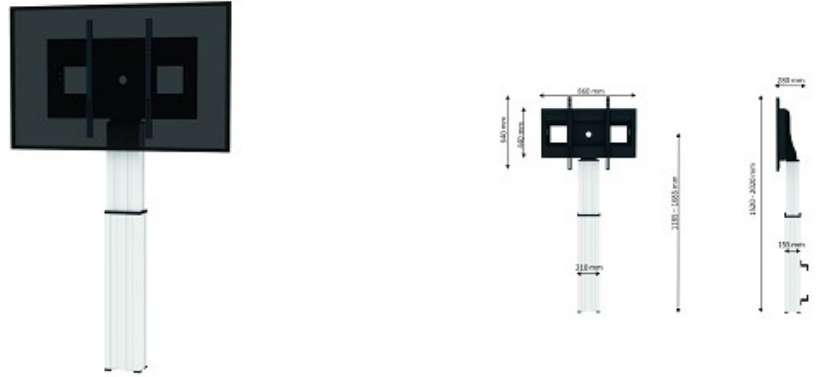

## NEWSTAR FLAT SCREEN WALL MOUNT

The PLASMA-W2500SILVER is a motorized wall mount for flat screens up to 100".

With the NewStar PLASMA-W2500SILVER automatic height adjustable floor stand you place a large format flat screen on the floor and anchor it to the wall with the included wall mounts (7 cm distance). Get optimal positioning for both standing and seated audiences, in any application, in any part of your location. Perfect to use in a class room, boardroom, presentation room or public entrance.

The PLASMA-W2500SILVER is suited for screens between 42" - 100" and has a load capacity of 150 kg. The mount is suitable for screens with a VESA hole pattern of 200x200 to 800x600 mm.

The mobile electric floor lift is automatically height adjustable over a height of 50 cm with a remote control. From the floor to the center the distance of the screen is variable from 118-169 cm. The position can be perfectly leveled with four adjustable feet under the central column.

Behind the screen is a 6 cm deep space available to mount a media player or mini-computer. Cables can be guided at the back of the mount. The NewStar PLASMA-W2500SILVER comes in a RAL 9006 color and all installation material is included with the product.

### SPECIFICATIONS

Color	Silver
Warranty	5 year
VESA minimum	200x200 mm
VESA maximum	800x600 mm
Screens	1
Max. weight	150
Screen size	42 - 100"
Height	118 - 169 cm
EAN code	8717371445881